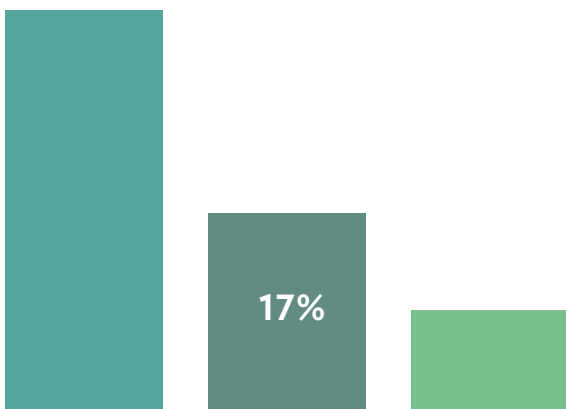

Class of 2022 Survey

Class of 2022 Tuition

- Business
- Psychology
- Engineering
- Nursing
- Exercise Science
- Communication
- Biology
- Education
- Social Work
- Political Science

Note: Percentages exceed 100% because survey responders could select multiple responses

Class of 2022 Enrollment & GPA Survey Results

Class of 2022

of those who were in graduate school were accepted to their first-or-second school choice

Hope College Career Resource Center

Boerigter Center for Calling and Career

The principal goal of the Boerigter Center is to teach students how to engage in lifelong practices of career development.

- Discern: Identify strengths and interests, absorb the liberal arts and deepen sense of vocation and core character.
- Prepare: Explore paths, expand intellect, develop skills and extend perspectives through experiences on campus and around the world.
- Pursue: Strategize for life after college, activate networks and achieve next steps.